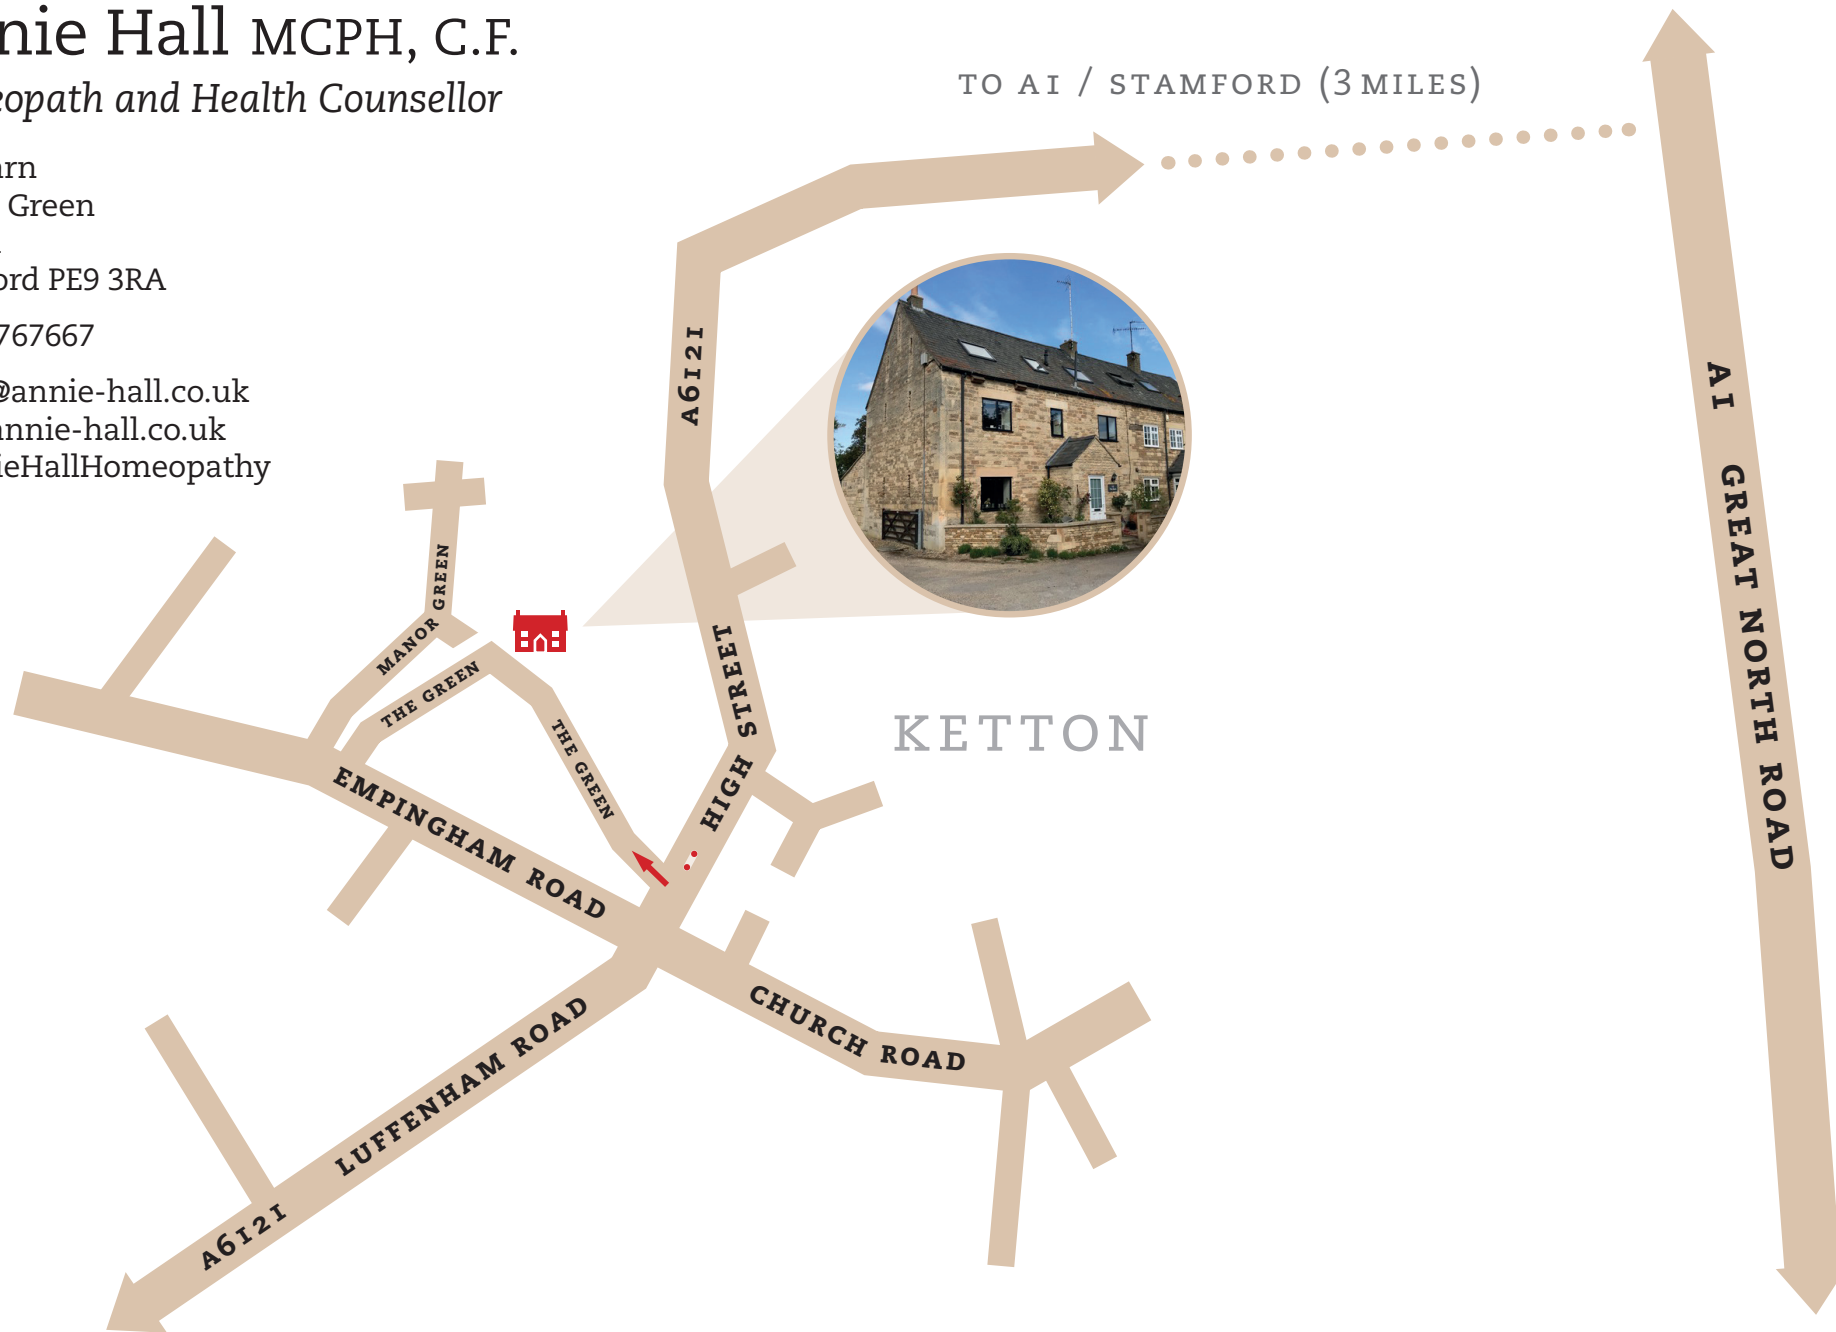

Annie Hall MCPH, C.F.

Homeopath and Health Counsellor

The Barn
10 The Green
Ketton
Stamford PE9 3RA

01780 767667

annie@annie-hall.co.uk
www.annie-hall.co.uk
f: AnnieHallHomeopathy

TO AI / STAMFORD (3 MILES)

TO UPPINGHAM

KETTON